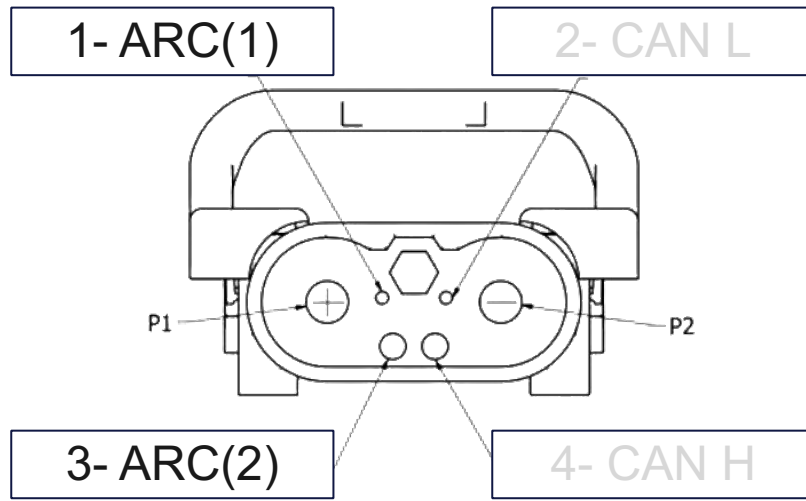

BDNC-080200T-xxxA/WET(FluxNoCan)

ANDERSON A320 (TypeA) - With Handle

1	ARC1	GREEN
2	CAN L (FUTURE USE)	WHITE
3	ARC2	BLACK
4	CAN H (FUTURE USE)	RED