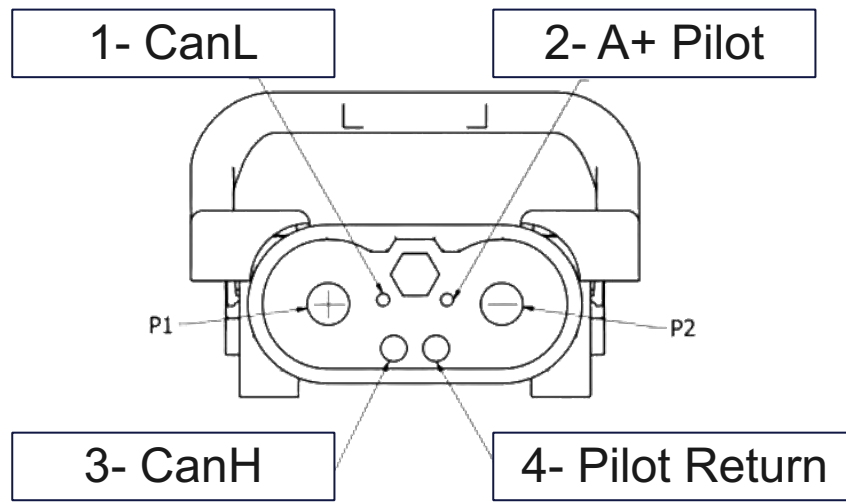

# BDNC-080200T-xxxA/IPC(Posicharge)

## ANDERSON A320 (TypeA) - With Handle

1	CAN LOW	GREEN
2	A+ PILOT	WHITE
3	CAN HIGH	BLACK
4	PILOT RETURN	RED