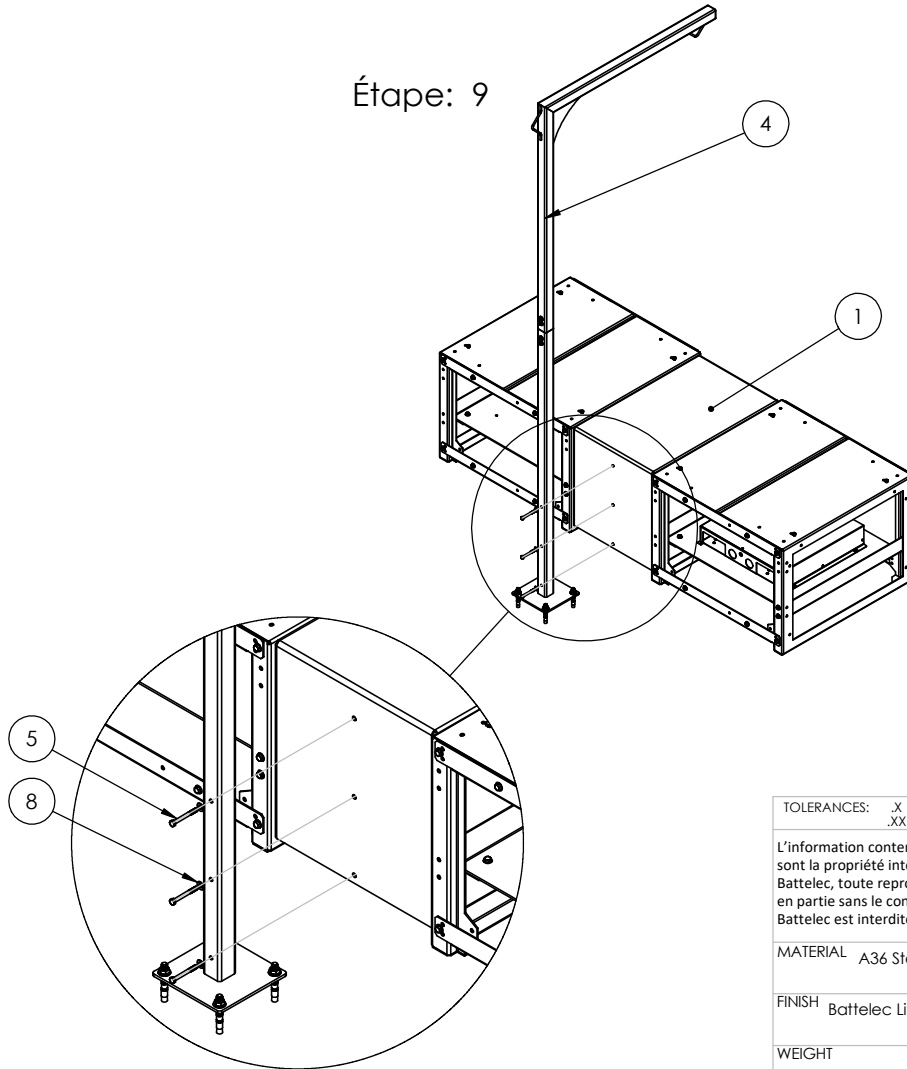

No	Assemblay	QTE
1	TMX2SR Assy	1
2	TM modello V1 (esecutivo)	2
3	TJ-esecutivo-R3	1
4	Cable Retraction Assy	1
5	Super-Corrosion-Resistant 316 Stainless Steel Hex Head Screw	3
6	18-8 Stainless Steel Hex Head Screw	12
7	M8-1.25 Weld Nut	12
8	316 Stainless Steel Washer	3

Étape: 9