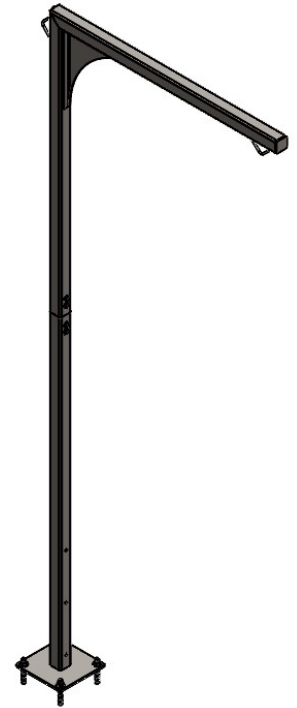

Cable Retraction